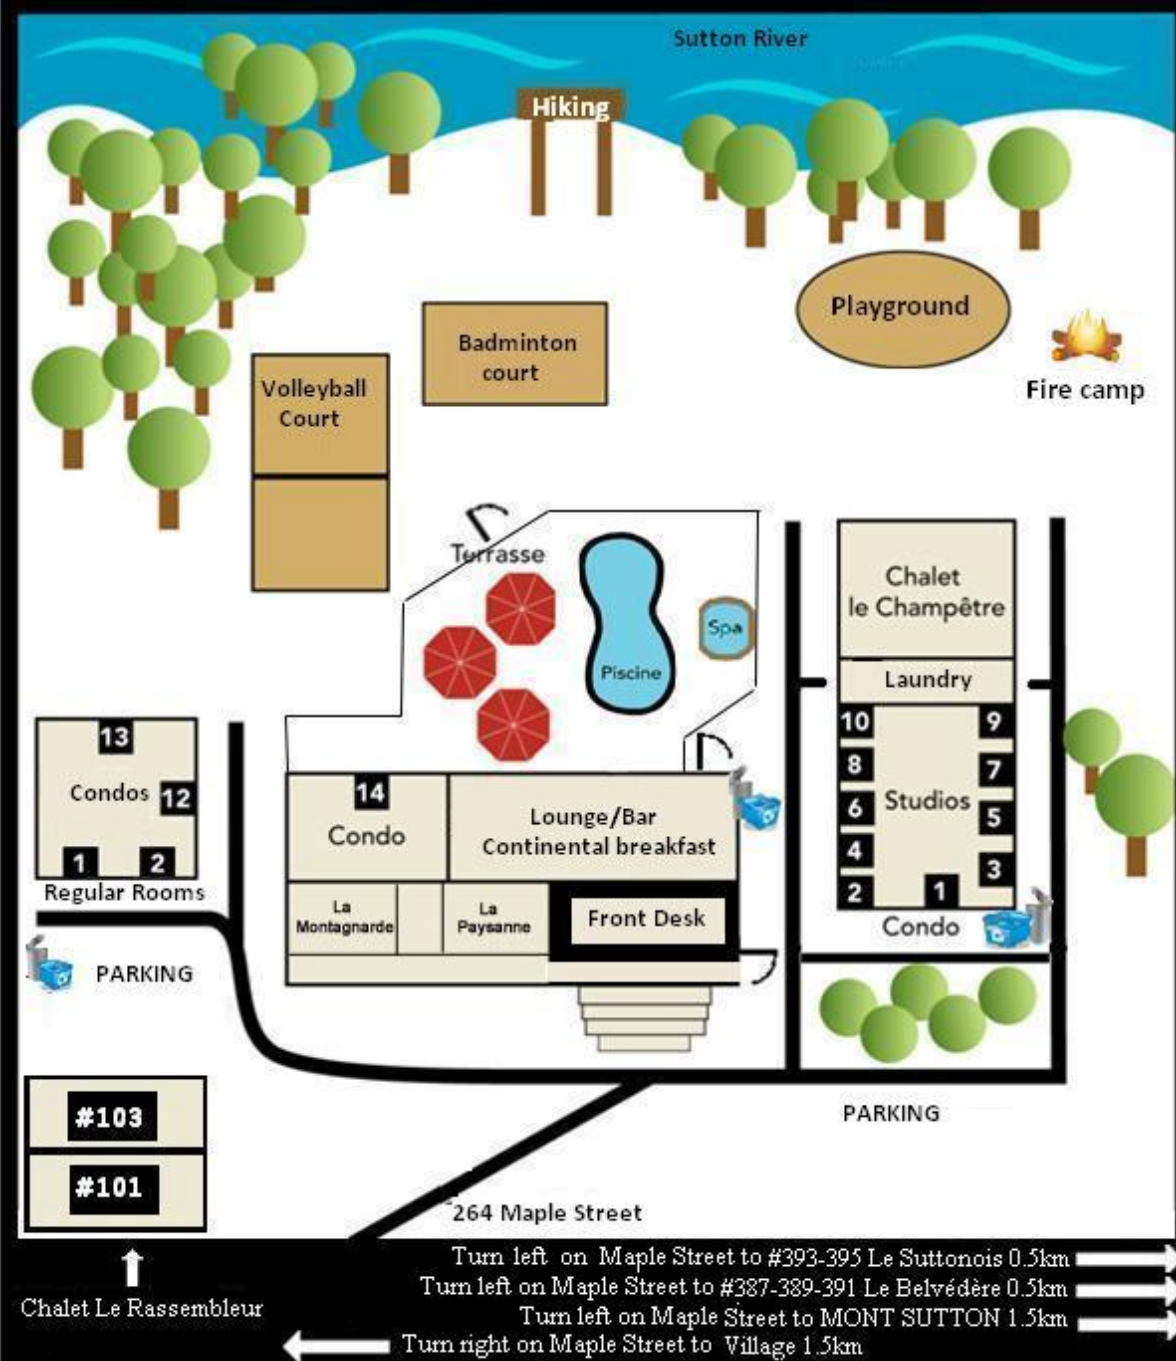

# Hôtel & Condos Le Montagnard SITE MAP

↑  
Chalet Le Rassembleur

- Turn left on Maple Street to #393-395 Le Suttonois 0.5km
- Turn left on Maple Street to #387-389-391 Le Belvédère 0.5km
- Turn left on Maple Street to MONT SUTTON 1.5km
- Turn right on Maple Street to Village 1.5km